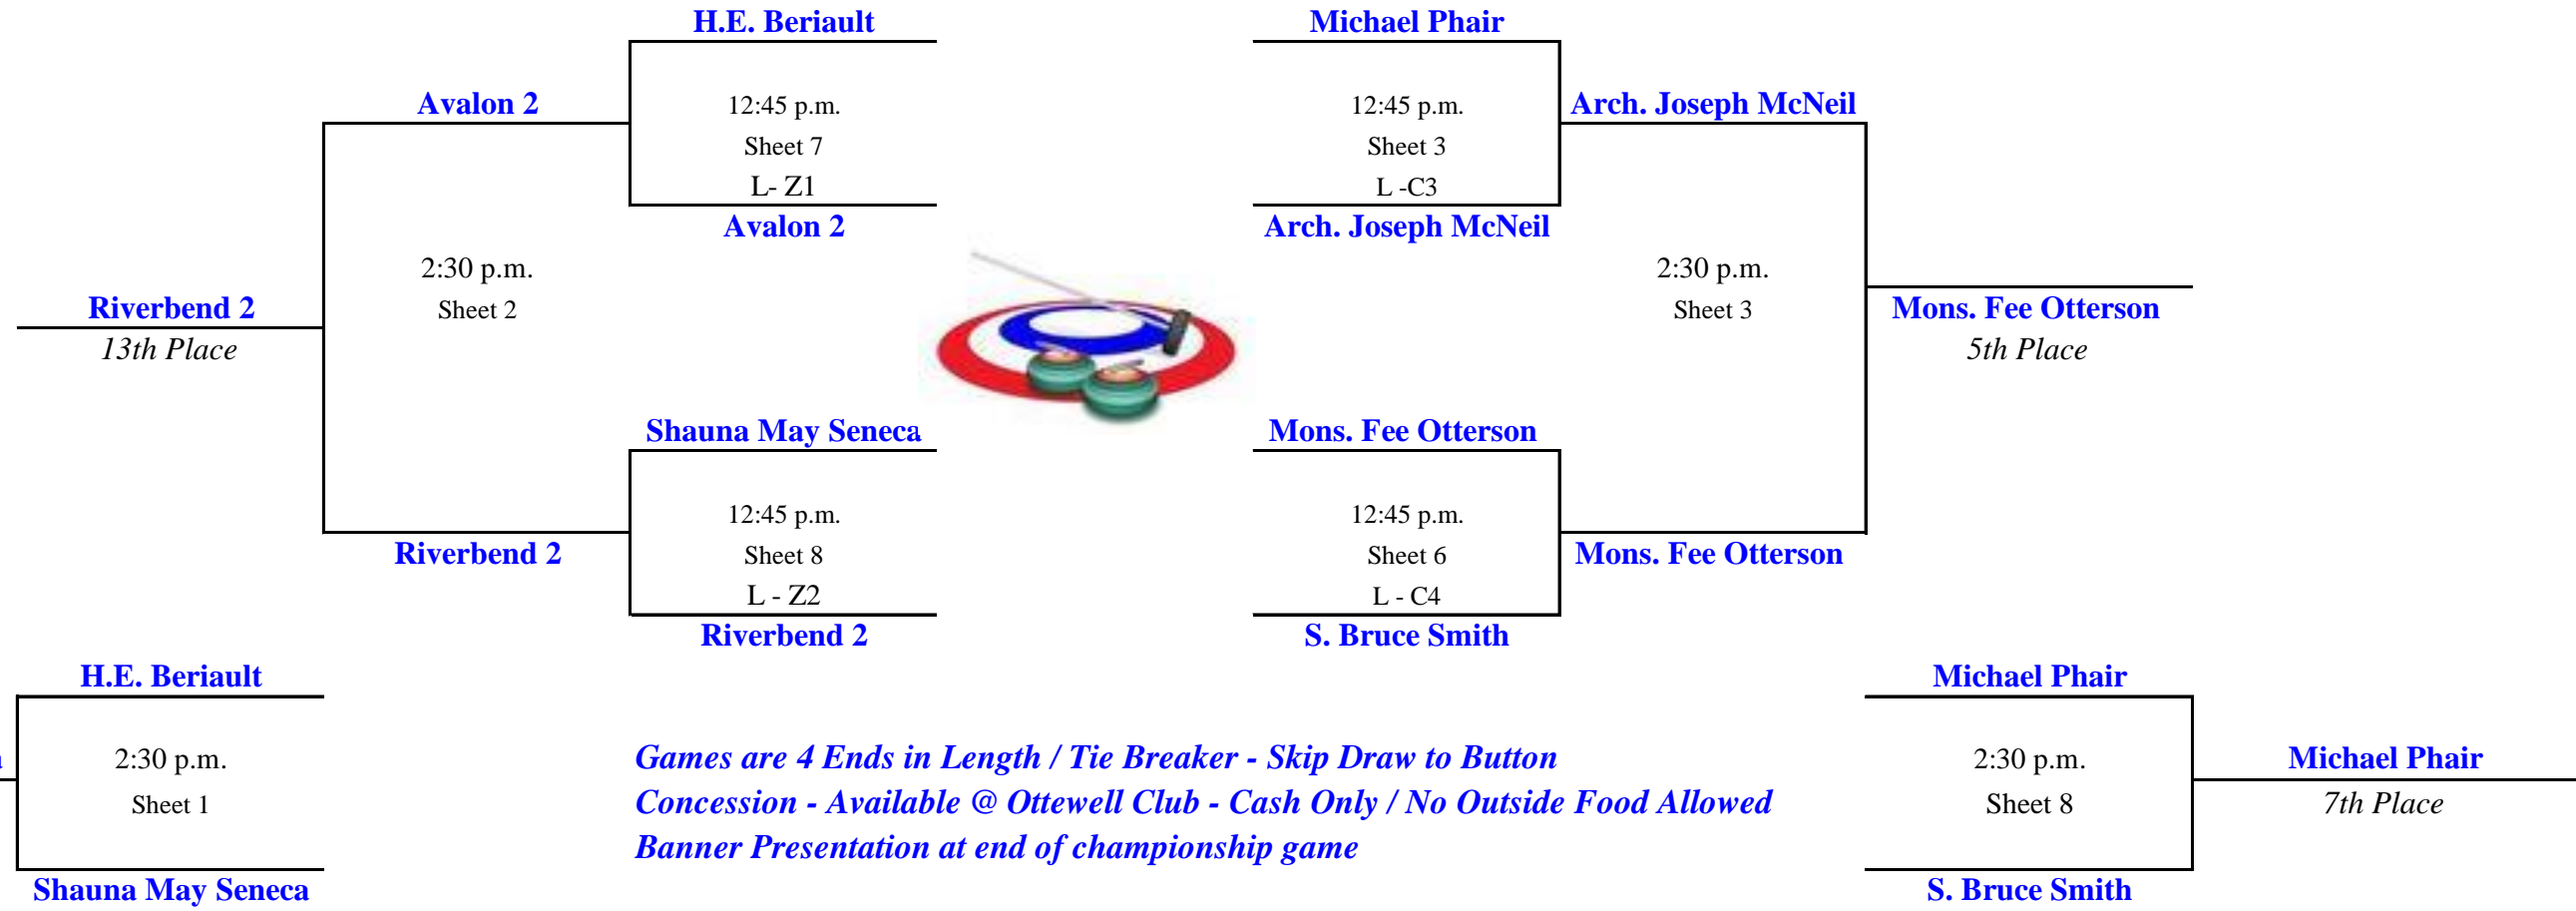

Series X

Series B

*Games are 4 Ends in Length / Tie Breaker - Skip Draw to Button
 Concession - Available @ Ottewell Club - Cash Only / No Outside Food Allowed
 Banner Presentation at end of championship game*